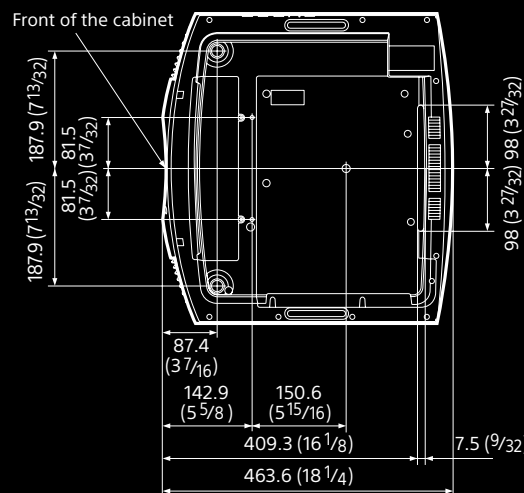

Back

Bottom