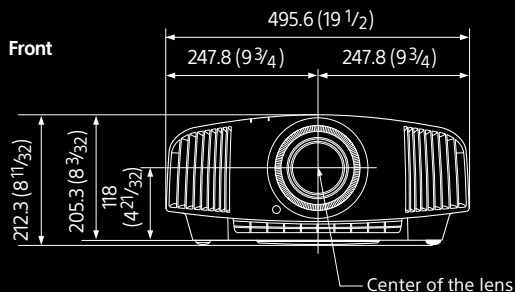

Front

*1 The figures are expected maintenance time and not guaranteed. They will depend on the environment or how the projector is used. *2 This value is estimated. *3 60p, 30p, 24p include 59.94/60Hz, 29.97Hz/30Hz, 23.98Hz/24Hz *4 They will depend on the environment or how the projector is used.

©2019 Sony Electronics Asia Pacific Pte Ltd. All rights reserved. Reproduction in whole or in part without written permission is prohibited. Features and specifications are subject to change without notice. The values for mass and dimension are approximate. "SONY" is a registered trademark of Sony Corporation. "SXRD", "Z-Phosphor", "TRILUMINOS" and "Remote Commander" are trademarks of Sony Corporation. The terms HDMI and HDMI High-Definition Multimedia Interface, and the HDMI Logo are trademarks or registered trademarks of HDMI Licensing LLC in the United States and other countries. All other trademarks are the property of their respective owners. Please visit Sony's professional website or contact your Sony representative for specific models available in your region.